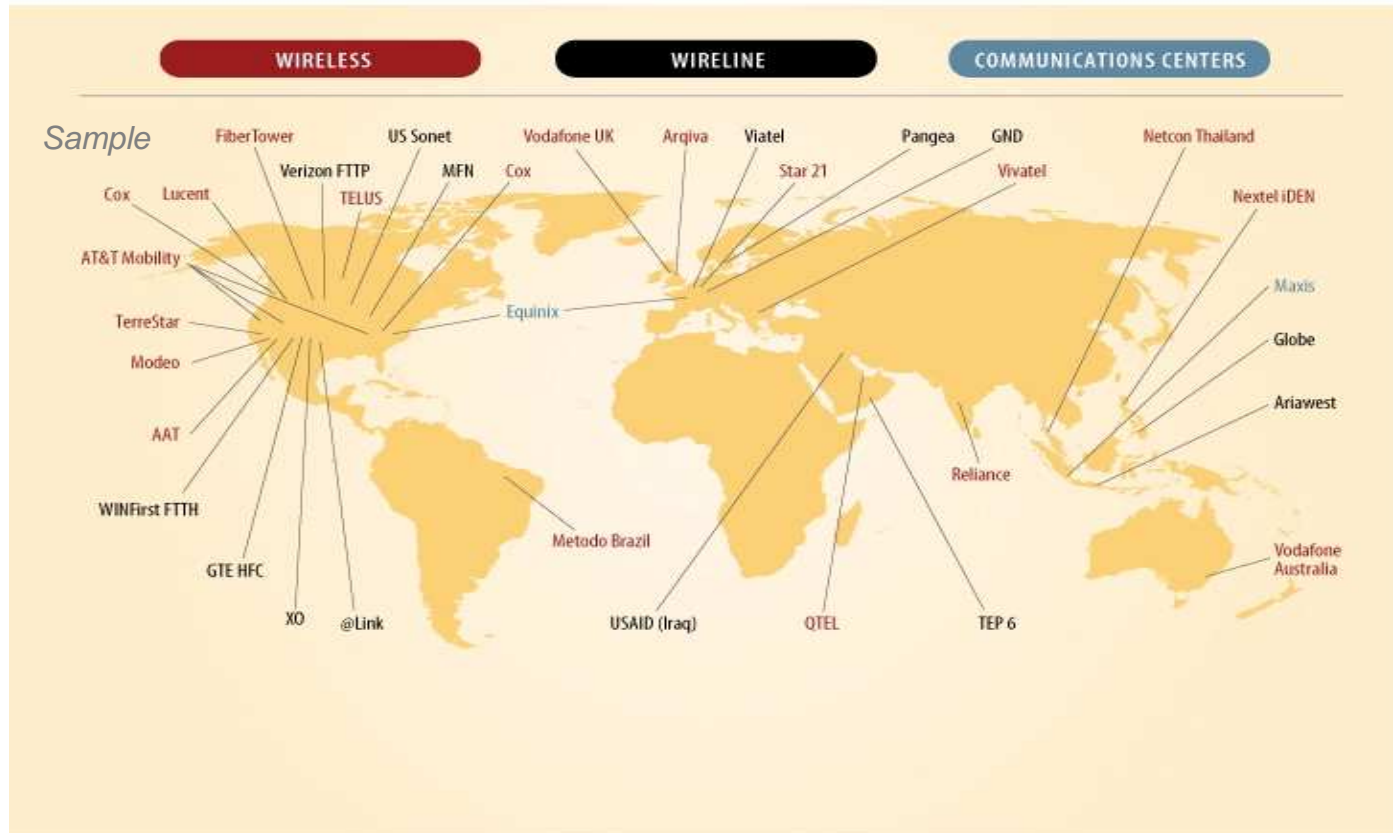

# Bechtel Communications Projects

- 160 projects worldwide
- 1.8 million square feet of data centers
- 23,000 kilometers of long distance fiber
- 2,000 DSL installations and network facilities
- 144 metropolitan networks
- 115,000 cell sites

***PM/CM → EPCM services → Full EPC***